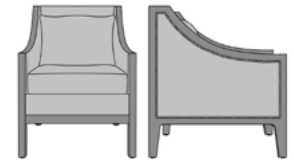

larino

Lounge

kwalu®

Designed to Last®

Larino

Lounge

The chair and love seat of the Larino Collection include a sleek, solid frame, plush seat and back, arms, available in two heights, flawlessly detailed in optional nail head trim. Seat and back cushions are removable for easy cleaning. Back pillows are standard and attached. Back pillows are standard and attached.

Removable Seat Cushion
Removable seat cushion prevents buildup of debris and provides for easy maintenance.

Concealed Cleanout
Concealed cleanout eliminates a debris build-up behind the seat cushion

Optional Arm Height
Choose from 2 optional arm heights – 21" or 25".

Optional Nail Head Trim
Optional nail head trim only available on arm sides.

Number of Seats
Choose from 2 seat styles – lounge chair and love seat.

Statement of Line

LAR1A11
27W 32.5D 35H
21AH

LAR1A21
27W 32.5D 35H
21AH

LAR1B11
27W 32.5D 35H
25AH

LAR1B21
27W 32.5D 35H
25AH

LAR2A11
52W 32.5D 35H
21AH

LAR2A21
52W 32.5D 35H
21AH

*To see additional versions of this collection go to www.kwalu.com/product/larino-lounge

kwalu | Designed to Last®