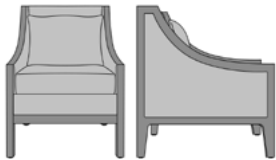

larino

Lounge

kwalu®

Designed to Last®

Larino

Lounge

The chair and love seat of the Larino Collection include a sleek, solid frame, plush seat and back, arms, available in two heights, flawlessly detailed in optional nail head trim. Seat and back cushions are removable for easy cleaning. Back pillows are standard and attached. Back pillows are standard and attached.

Removable Seat Cushion
Removable seat cushion prevents buildup of debris and provides for easy maintenance.

Concealed Cleanout
Concealed cleanout eliminates a debris build-up behind the seat cushion

Optional Arm Height
Choose from 2 optional arm heights – 21" or 25".

Optional Nail Head Trim
Optional nail head trim only available on arm sides.

Number of Seats
Choose from 2 seat styles – lounge chair and love seat.

Statement of Line

LAR1A11
27W 32.5D 35H
21AH

LAR1A21
27W 32.5D 35H
21AH