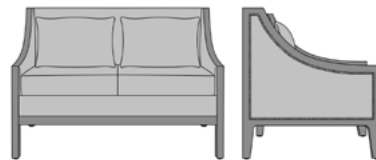

LAR2A21
52W 32.5D 35H
21AH

*To see additional versions of this collection go to www.kwalu.com/product/larino-lounge

kwalu | Designed to Last®

6160 Peachtree Dunwoody Rd. Building C, Atlanta, GA 30328
1-877-MY-KWALU kwalu.com