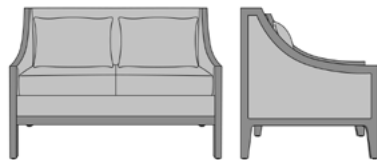

LAR2A11
52W 32.5D 35H
21AH