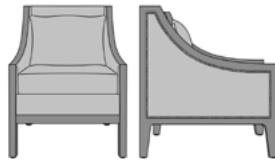

larino

Lounge

kwalu®

Designed to Last®

Larino

Lounge

The chair and love seat of the Larino Collection include a sleek, solid frame, plush seat and back, arms, available in two heights, flawlessly detailed in optional nail head trim. Seat and back cushions are removable for easy cleaning. Back pillows are standard and attached. Back pillows are standard and attached.

Removable Seat Cushion
Removable seat cushion prevents buildup of debris and provides for easy maintenance.

Concealed Cleanout
Concealed cleanout eliminates a debris build-up behind the seat cushion

Optional Arm Height
Choose from 2 optional arm heights – 21" or 25".

Optional Nail Head Trim
Optional nail head trim only available on arm sides.

Number of Seats
Choose from 2 seat styles – lounge chair and love seat.

Statement of Line

LAR1A11
27W 32.5D 35H
21AH

LAR1A21
27W 32.5D 35H
21AH