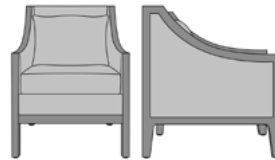

larino

Lounge

kwalu®

Designed to Last®

Larino

Lounge

The chair and love seat of the Larino Collection include a sleek, solid frame, plush seat and back, arms, available in two heights, flawlessly detailed in optional nail head trim. Seat and back cushions are removable for easy cleaning. Back pillows are standard and attached. Back pillows are standard and attached.

Removable Seat Cushion
Removable seat cushion prevents buildup of debris and provides for easy maintenance.

Concealed Cleanout
Concealed cleanout eliminates a debris build-up behind the seat cushion

Optional Arm Height
Choose from 2 optional arm heights – 21" or 25".

Optional Nail Head Trim
Optional nail head trim only available on arm sides.

Number of Seats
Choose from 2 seat styles – lounge chair and love seat.

Statement of Line

LAR1A11
27W 32.5D 35H
21AH

LAR1A21
27W 32.5D 35H
21AH